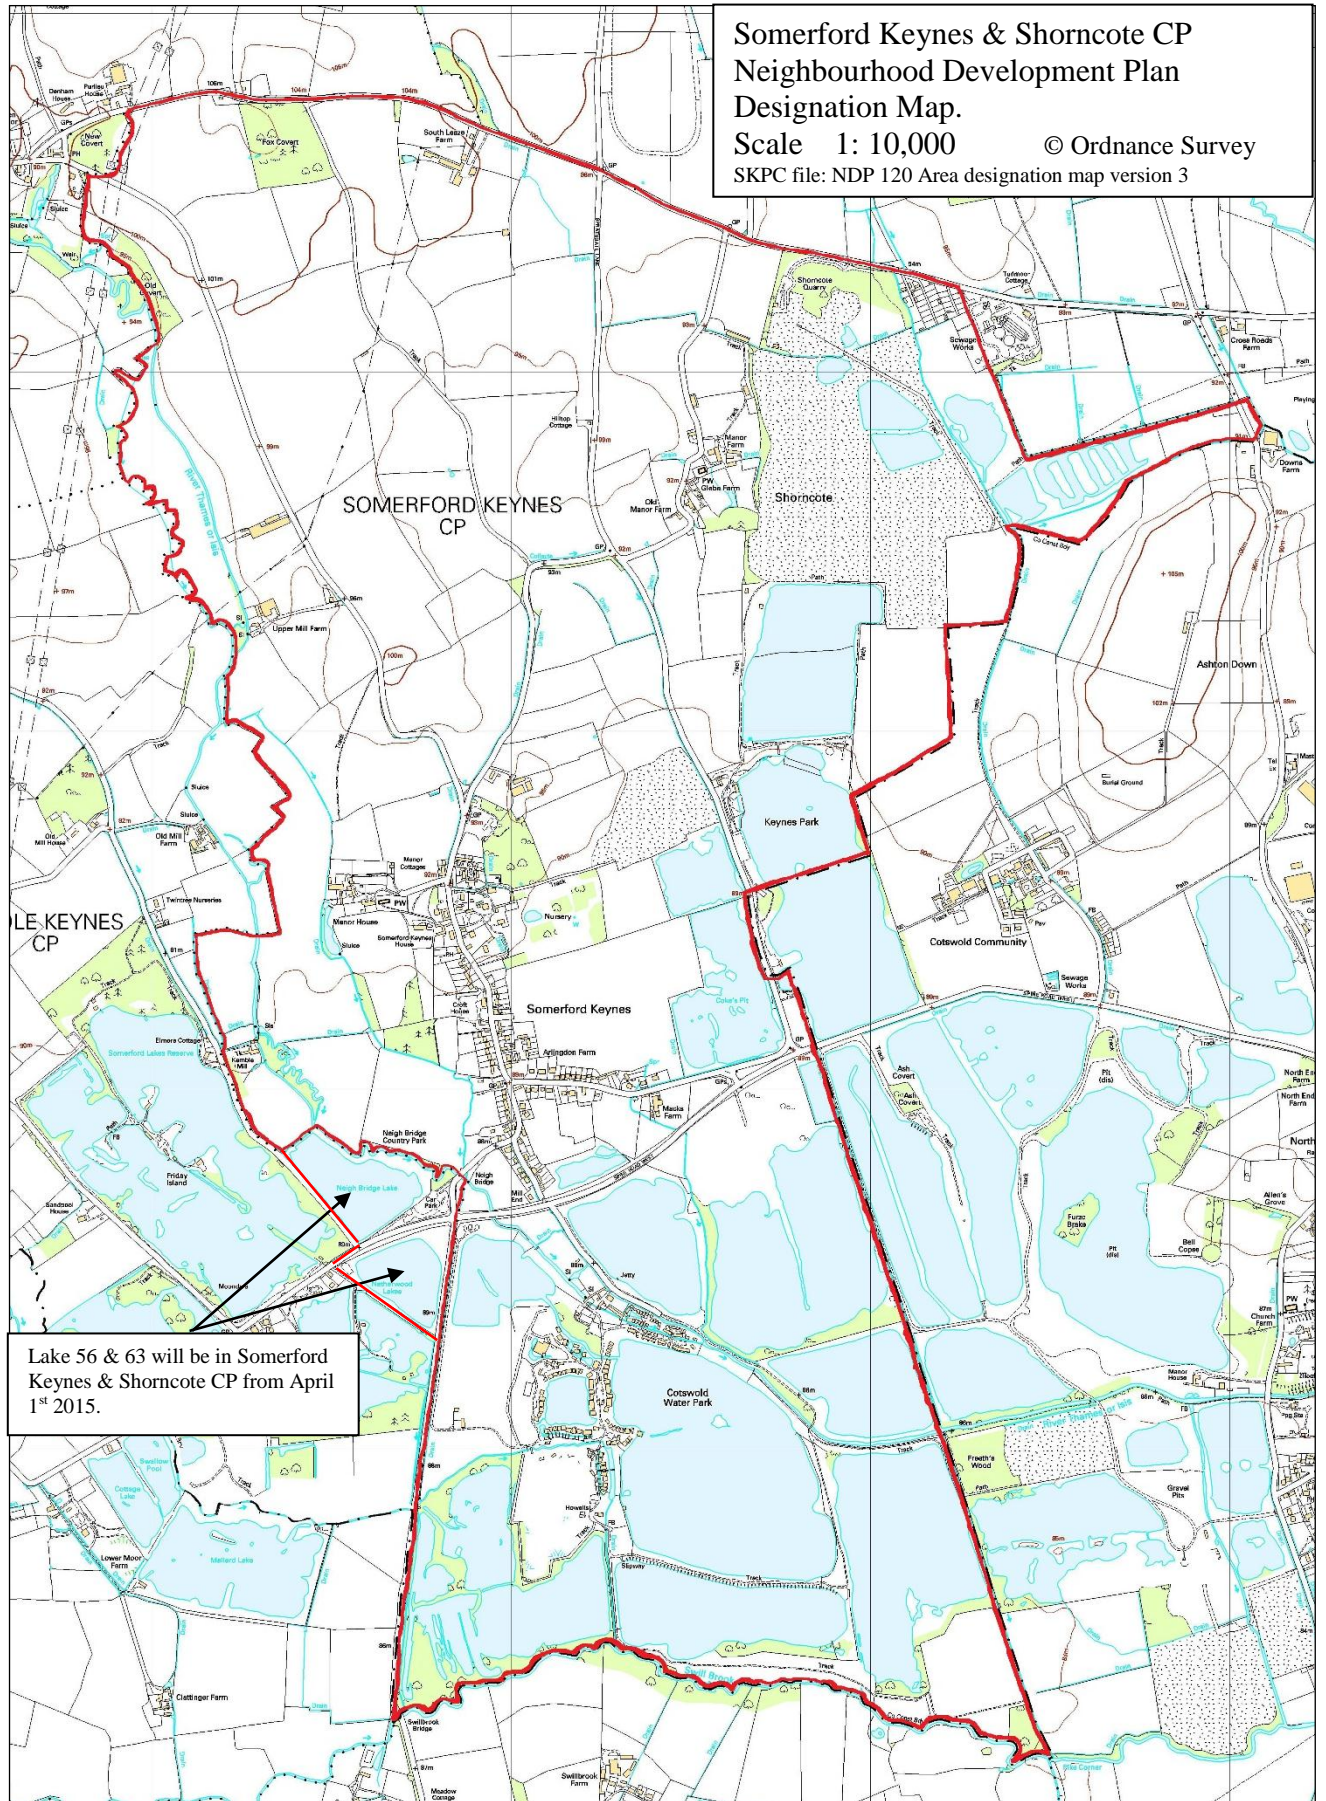

Somerford Keynes & Shorncliffe CP  
Neighbourhood Development Plan  
Designation Map.

Scale 1: 10,000

© Ordnance Survey

SKPC file: NDP 120 Area designation map version 3

Lake 56 & 63 will be in Somerford  
Keynes & Shorncliffe CP from April  
1<sup>st</sup> 2015.