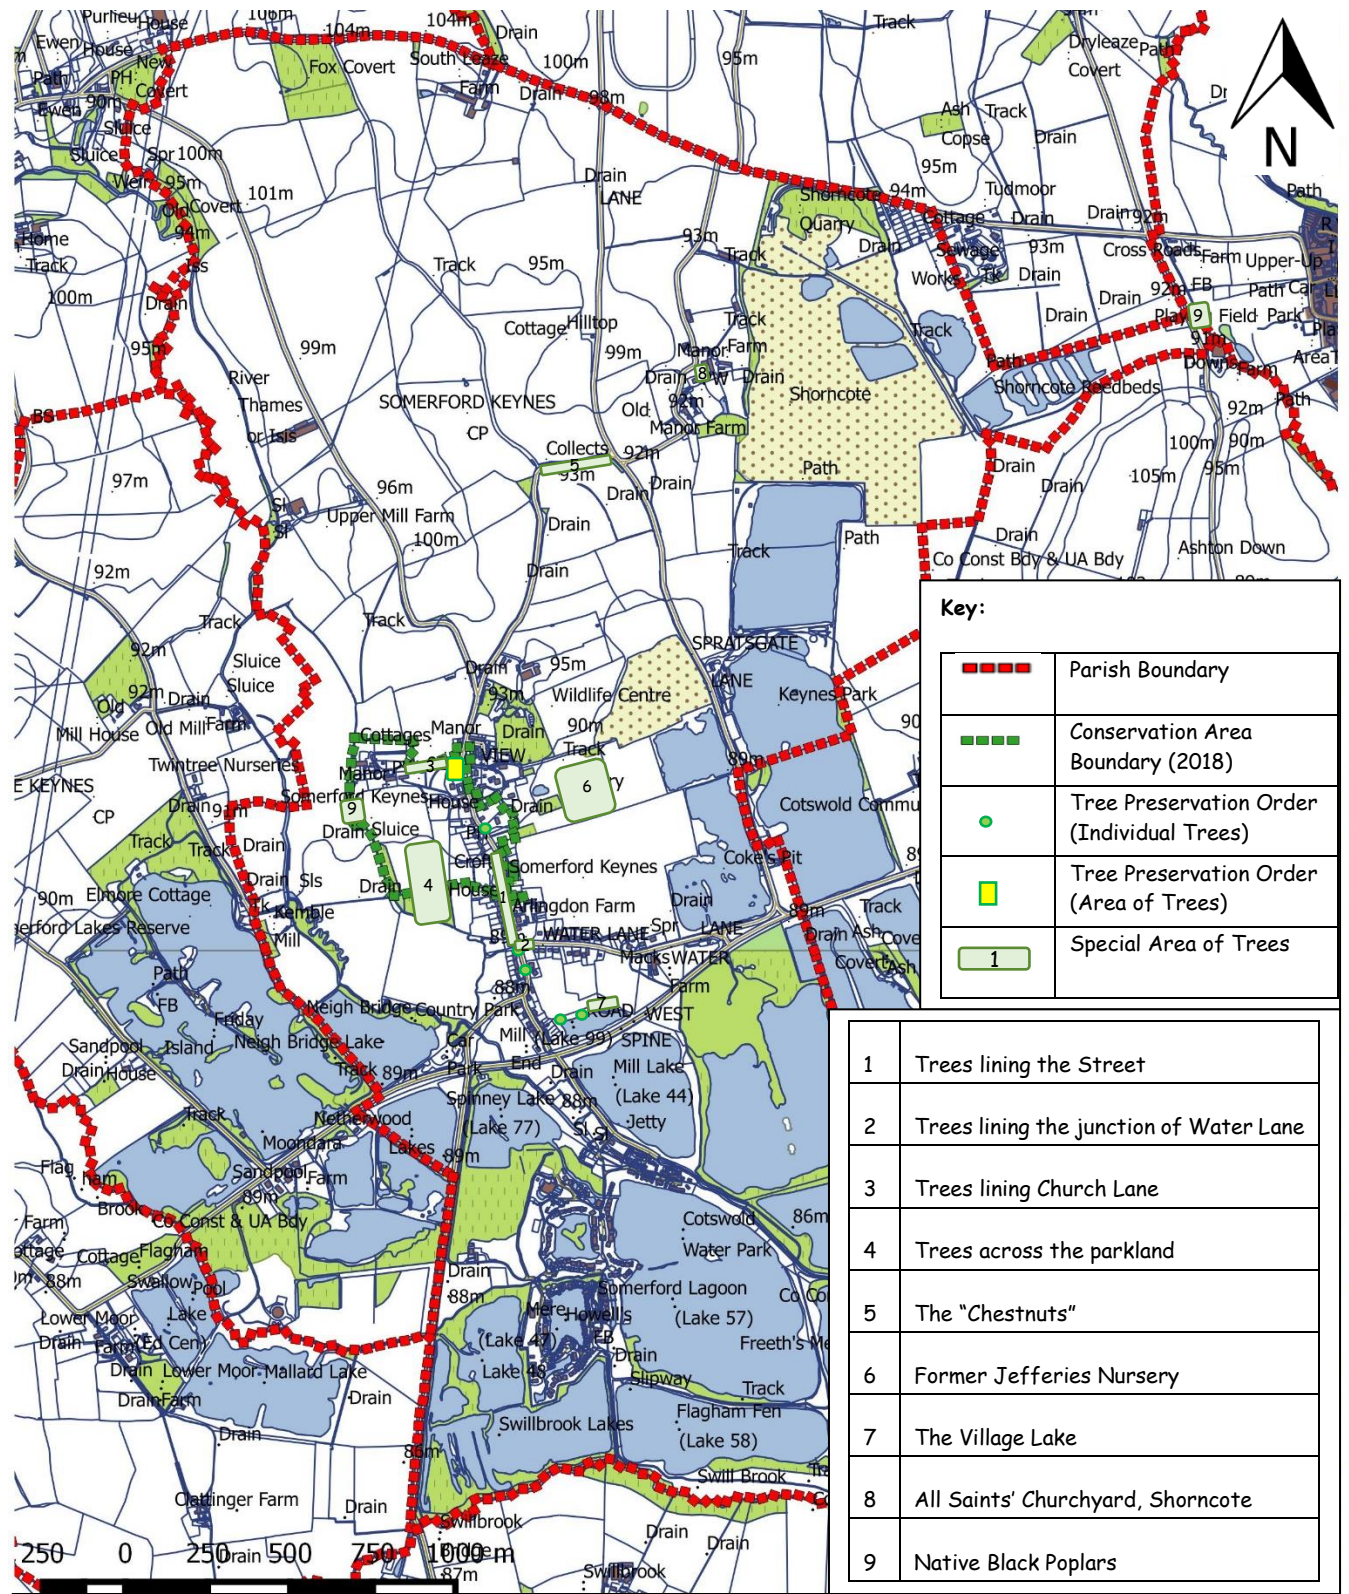

Appendix 8 – Proposals Map

Important Trees and Tree Scenes

Key:

	Parish Boundary
	Conservation Area Boundary (2018)
	Tree Preservation Order (Individual Trees)
	Tree Preservation Order (Area of Trees)
	Special Area of Trees

1	Trees lining the Street
2	Trees lining the junction of Water Lane
3	Trees lining Church Lane
4	Trees across the parkland
5	The "Chestnuts"
6	Former Jefferies Nursery
7	The Village Lake
8	All Saints' Churchyard, Shorncombe
9	Native Black Poplars